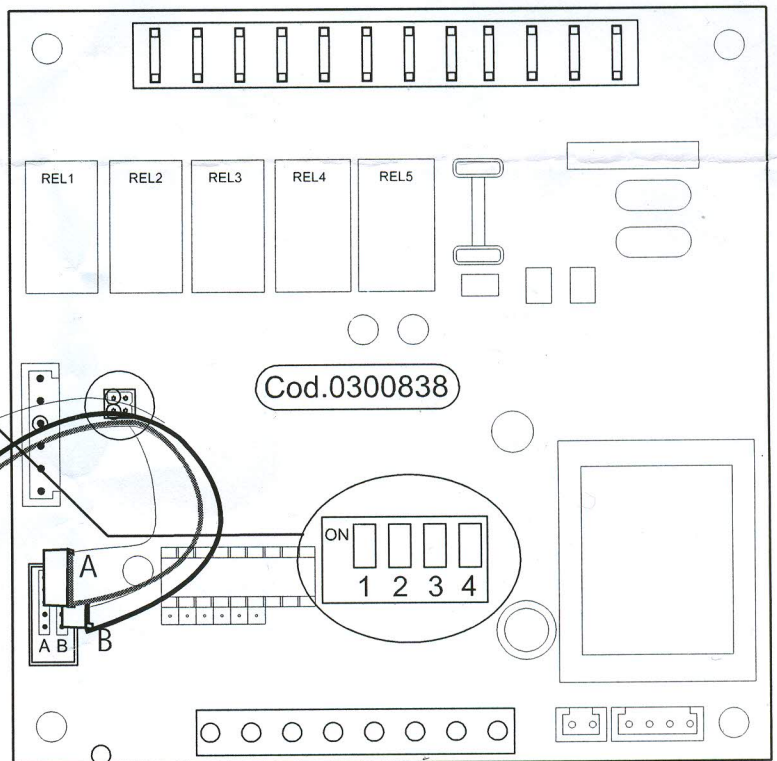

1	2	3	4
---	---	---	---

PT-1500L-ek-CVP-M

lavaggio-lavage
washing-wasch
risciacquo-rinçage
rinse-spülung

PC-BOARD

***** Cod.0500403

Termometri-Thermomètres
Thermometers-Thermometer

Cod.0502001-LP6-ek/LP8-ek/LP31L-ek/LP38-ek
PT850L-ek/PT1500L-ek