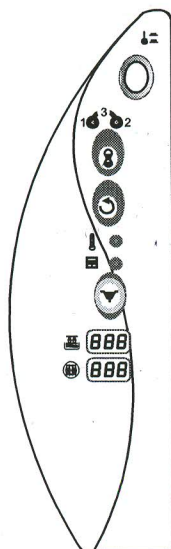

2-4

DIP					
ON <table border="1"><tr><td>1</td><td>2</td><td>3</td><td>4</td></tr></table>	1	2	3	4	12"+12"
1	2	3	4		
ON <table border="1"><tr><td>1</td><td>2</td><td>3</td><td>4</td></tr></table>	1	2	3	4	15"+15"
1	2	3	4		
ON <table border="1"><tr><td>1</td><td>2</td><td>3</td><td>4</td></tr></table>	1	2	3	4	18"+18"
1	2	3	4		
ON <table border="1"><tr><td>1</td><td>2</td><td>3</td><td>4</td></tr></table>	1	2	3	4	21"+21"
1	2	3	4		

- TABELLA SELEZIONE TEMPI DI LAVAGGIO
- TABLEAU SELECTION TEMPS DE LAVAGE
- WASH TIME SELECTION TABLE
- AUSWAHLSTAFEL FÜR SPÜLUNGSZEIT

3

DIP	LED1=ON	LED2=ON	LED1+2=ON				
ON <table border="1"><tr><td>1</td><td>2</td><td>3</td><td>4</td></tr></table>	1	2	3	4	120"	180"	240"
1	2	3	4				
ON <table border="1"><tr><td>1</td><td>2</td><td>3</td><td>4</td></tr></table>	1	2	3	4	180"	300"	420"
1	2	3	4				

PT850-ek-CVP-S ON

1	2	3	4
---	---	---	---

LP31-ek-CVP-M ON

1	2	3	4
---	---	---	---

LP31L-ek-CVP-M

LP38-ek-CVP-M

LP38L-ek-CVP-M

PT1500-ek-CVP-M ON

1	2	3	4
---	---	---	---

PT-1500L-ek-CVP-M

lavaggio-lavage
washing-wasch
risciacquo-rinçage
rinse-spülung

PC-BOARD

***** Cod.0500403

Termometri-Thermomètres
Thermometers-Thermometer

Cod.0502001-LP6-ek/LP8-ek/LP31L-ek/LP38-ek
PT850L-ek/PT1500L-ek